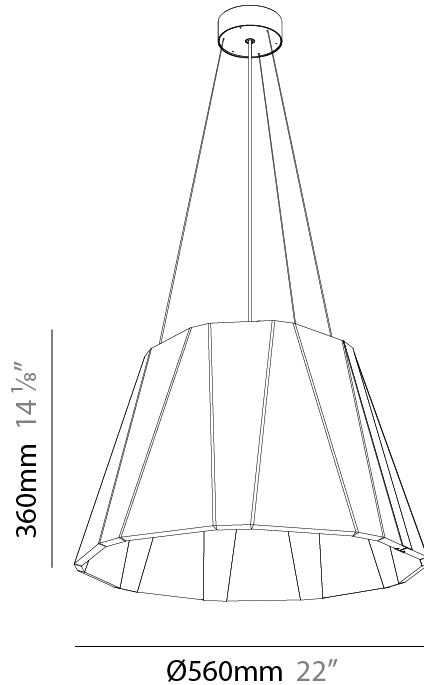

PHYSICAL

Shape: Cone
Diameter (mm): 560
Diameter (in): 22 1/8
Height (mm): 360
Height (in): 14 1/8
Weight (kg): 4.0

Diffuser: [Clear / Microprism / Clear Microprism](#)
Fixture Finish: [SSR / BKV / CWI / CRY / HAB / UFT / ITA / RUA / FTG / MYG / LOD / PUS / FRO / FUP / KIA / POP / BLS / SPG / MEY / GOH / CHC / COM / ABZ / JAG / OBR / MOS / ROR](#)
Holder Finish: [SSR / BKV / CWI / CRY / HAB / LAG / UFT / ITA / RUA / RUR / MIC / FTG / MYG / TWT / LOD / PUS / FRO / FUP / KIA / POP / BLS / SPG / MEY / GOH / GUM / CHC / COM / ABZ / JAG](#)
Acoustic Finish: [SFW / CYW / SEE / SYN / MTS / PMB / TTN / CYB / STO / DPE / BES / SHB / ARE / ANE / VRD / CRF](#)
Fixture Material: Acoustic
Primary Material: Acoustic
Cable Details: [2000mm/78 3/4" or 6000mm/236 1/4" Cable, - Black, Orange, Red, Transparent and White](#)

ELECTRICAL

Lamp Type: LED
Input Wattage (W): 26
Total Output Wattage (W): 23.6
Dimming: Tri-Mode (Non-Dimming and Phase Dimming (120Vac only) and 0-10V Dimming)
Driver Included: Yes
Driver Location: Integrated
Driver Type: Constant Current - Universal
Driver Class: Class 2
Input Voltage (V): 120 - 277
Constant Current (MA): 700mA
Upon Request: [MATTER Dimming / DALI Dimming (Remote)](#)

LED

Color Temperature (°K): [2700 / 3000 / 3500 / 4000](#)
Max. Delivered Lumen (lm): Max 3555
CRI: >90 CRI
Lamp Life (hrs): 50000

OPTICAL

RATINGS AND CERTIFICATIONS
Certified By: Certified for North American Standards
IP rating: IP20