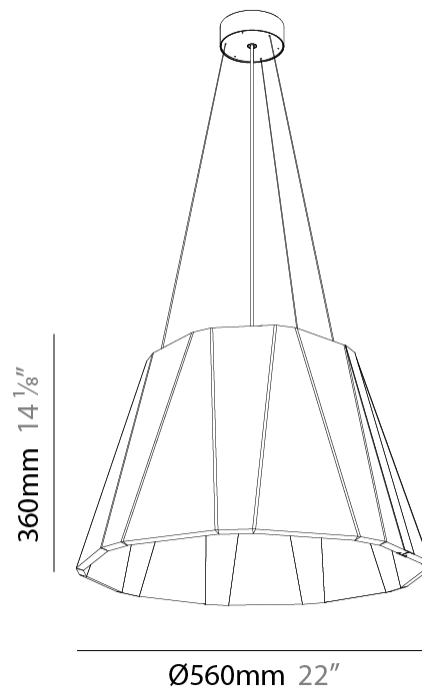

PHYSICAL

Shape: Cone
Diameter (mm): 560
Diameter (in): 22 1/8
Height (mm): 360
Height (in): 14 3/8
Weight (kg): 4.0

Diffuser: [Clear / Microprism / Clear Microprism](#)
Fixture Finish: [SSR / BKV / CWI / CRY / HAB / UFT / ITA / RUA / FTG / MYG / LOD / PUS / FRO / FUP / KIA / POP / BLS / SPG / MEY / GOH / CHC / COM / ABZ / JAG / OBR / MOS / ROR](#)
Holder Finish: [SSR / BKV / CWI / CRY / HAB / LAG / UFT / ITA / RUA / RUR / MIC / FTG / MYG / TWT / LOD / PUS / FRO / FUP / KIA / POP / BLS / SPG / MEY / GOH / GUM / CHC / COM / ABZ / JAG](#)
Acoustic Finish: [SFW / CYW / SEE / SYN / MTS / PMB / TTN / CYB / STO / DPE / BES / SHB / ARE / ANE / VRD / CRF](#)
Fixture Material: Acoustic
Primary Material: Acoustic
Cable Details: [2000mm/78 3/4" or 6000mm/236 1/4" Cable, - Black, Orange, Red, Transparent and White](#)

ELECTRICAL

Lamp Type: LED
Input Wattage (W): 34
Total Output Wattage (W): 30.9
Dimming: Tri-Mode (Non-Dimming and Phase Dimming (120Vac only) and 0-10V Dimming)
Driver Included: Yes
Driver Location: Integrated
Driver Type: Constant Current - Universal
Driver Class: Class 2
Input Voltage (V): 120 - 277
Constant Current (MA): 700mA & 350mA
Upon Request: [MATTER Dimming / DALI Dimming (Remote)](#)

LED

Color Temperature (°K): [2700 / 3000 / 3500 / 4000](#)
Max. Delivered Lumen (lm): Max 4654
CRI: >90 CRI
Lamp Life (hrs): 50000

OPTICAL

RATINGS AND CERTIFICATIONS
Certified By: Certified for North American Standards
IP rating: IP20